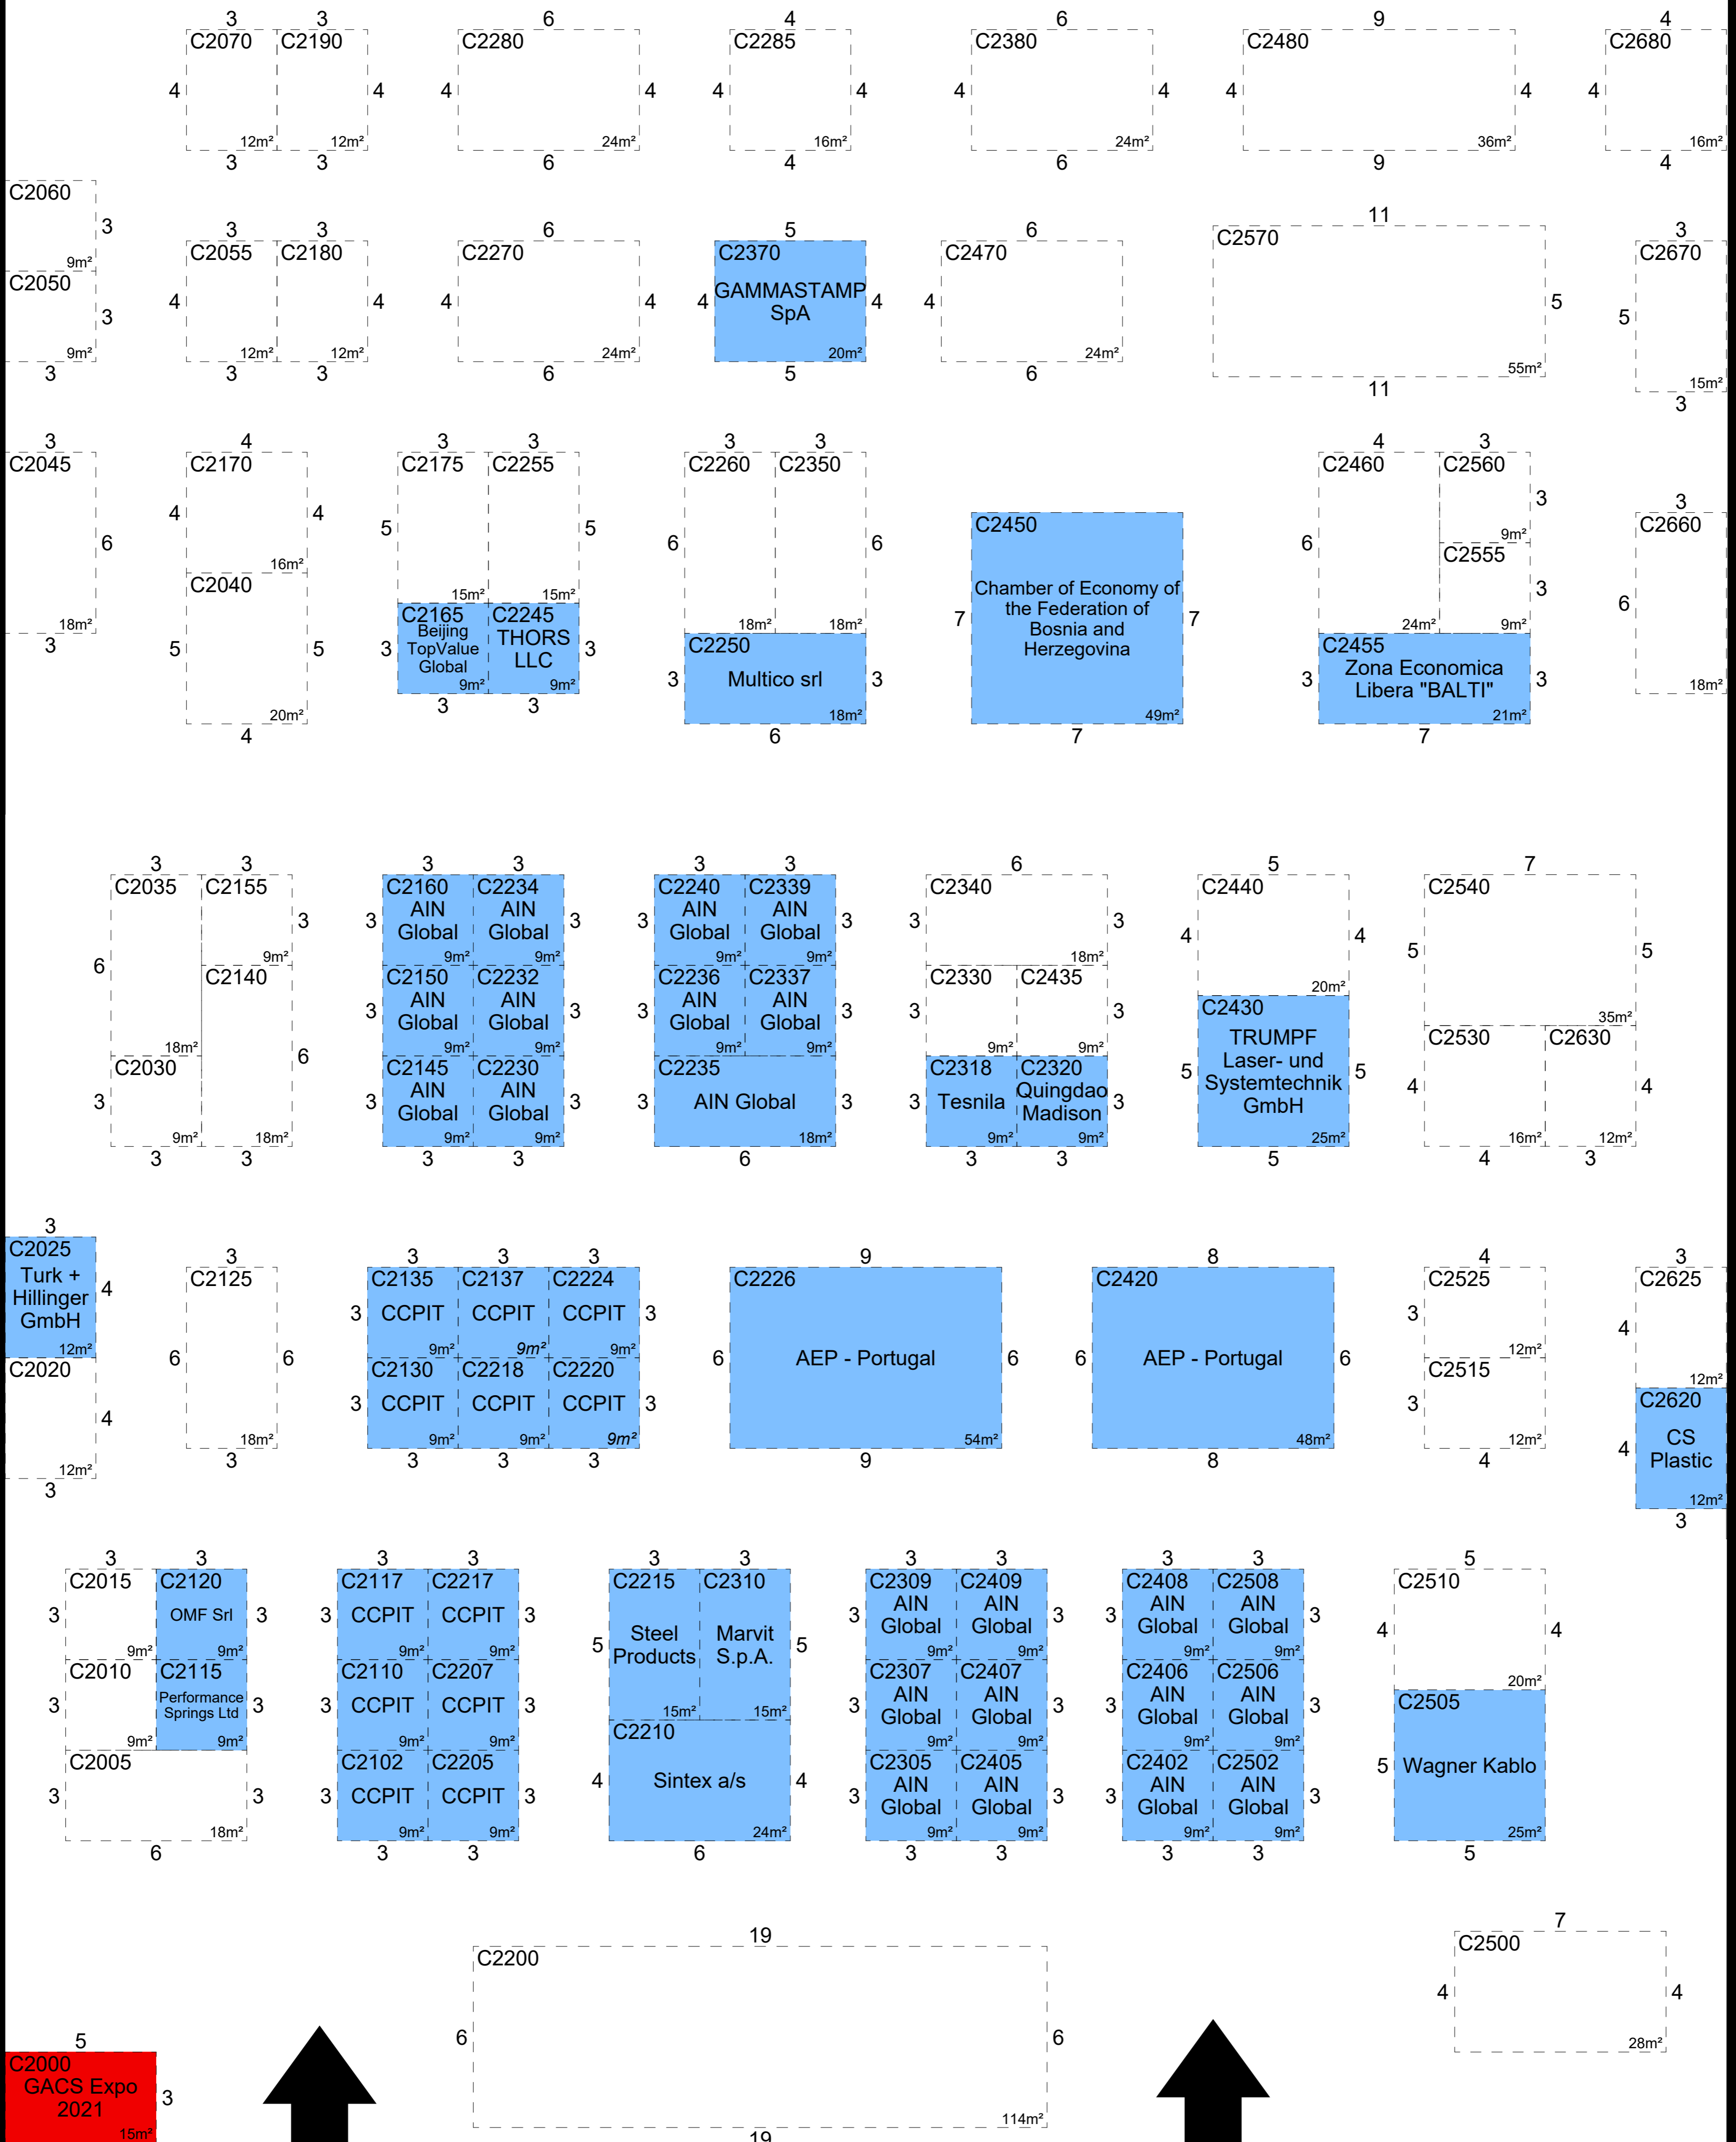

**Visitor Relaxation Area**

228m<sup>2</sup>

**C2000  
GACS Expo  
2021**

**MAIN ENTRANCE**

**MAIN ENTRANCE**